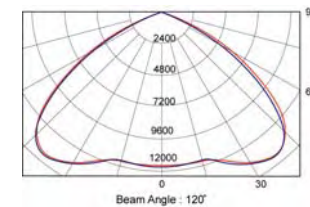

► Luminous Intensity Distribution