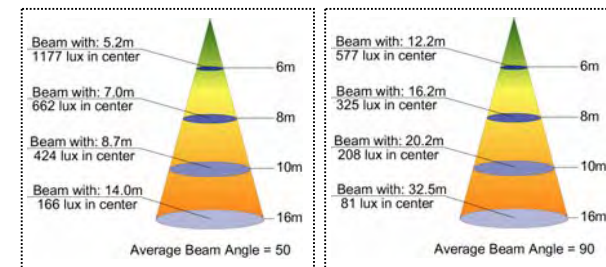

Target Market

► PLS (PSH0731A)

- For Industrial (High/Medium Bay)
- Warehouse, Canopy
- Indoor Sports Facilities
- Hall, Shopping Mall

► Dimensions

► Specification

Power Consumption		730W
Lumen	Photopic	58,000 lm (7500K)
	Mesopic	88000 lm
Color Temperature		7500K
Color Rendering Index		80 Ra
Beam Angle		120°
Rated Voltage		277V/60Hz
Weight		19.7Kg (included Bracket)

► Luminous Intensity Distribution

► Cone Lux Diagram

Indoor Lighting