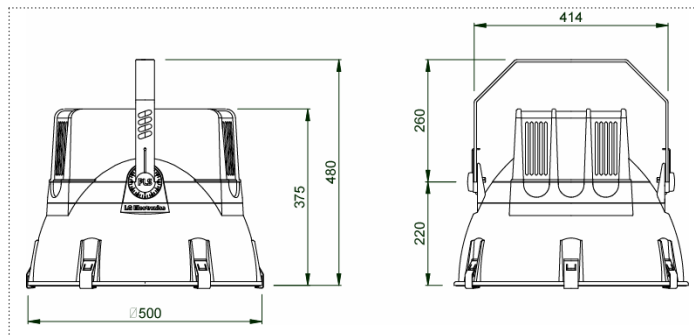

Target Market

► PLS (PSH0731A)

- For Industrial (High/Medium Bay)
- Warehouse, Canopy
- Indoor Sports Facilities
- Hall, Shopping Mall

► Dimensions

► Specification

Power Consumption		730W
Lumen	Photopic	58,000 lm (7500K)
	Mesopic	88000 lm
Color Temperature		7500K
Color Rendering Index		80 Ra
Beam Angle		120°
Rated Voltage		277V/60Hz
Weight		19.7Kg (included Bracket)

► Luminous Intensity Distribution

► Cone Lux Diagram

Indoor Lighting