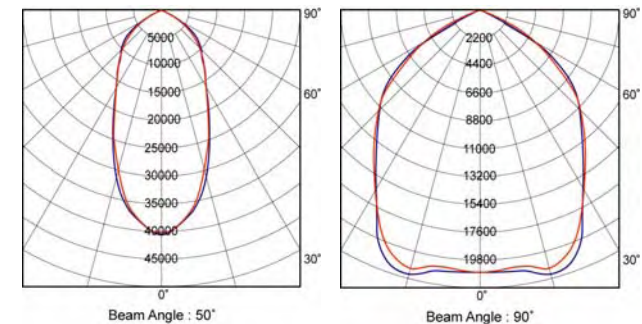

Target Market

► PLS (PSH0731A)

- For Industrial (High/Medium Bay)
- Warehouse, Canopy
- Indoor Sports Facilities
- Hall, Shopping Mall

► Dimensions

► Specification

Power Consumption		730W
Lumen	Photopic	58,000 lm (7500K)
	Mesopic	88000 lm
Color Temperature		7500K
Color Rendering Index		80 Ra
Beam Angle		120°
Rated Voltage		277V/60Hz
Weight		19.7Kg (included Bracket)

► Luminous Intensity Distribution

► Cone Lux Diagram

Indoor Lighting