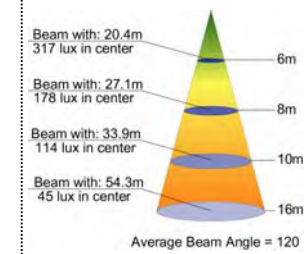

Target Market

► PLS (PSH0731A)

- For Industrial (High/Medium Bay)
- Warehouse, Canopy
- Indoor Sports Facilities
- Hall, Shopping Mall

► Dimensions

► Specification

Power Consumption		730W
Lumen	Photopic	58,000 lm (7500K)
	Mesopic	88000 lm
Color Temperature		7500K
Color Rendering Index		80 Ra
Beam Angle		120°
Rated Voltage		277V/60Hz
Weight		19.7Kg (included Bracket)

► Luminous Intensity Distribution

► Cone Lux Diagram

Indoor Lighting